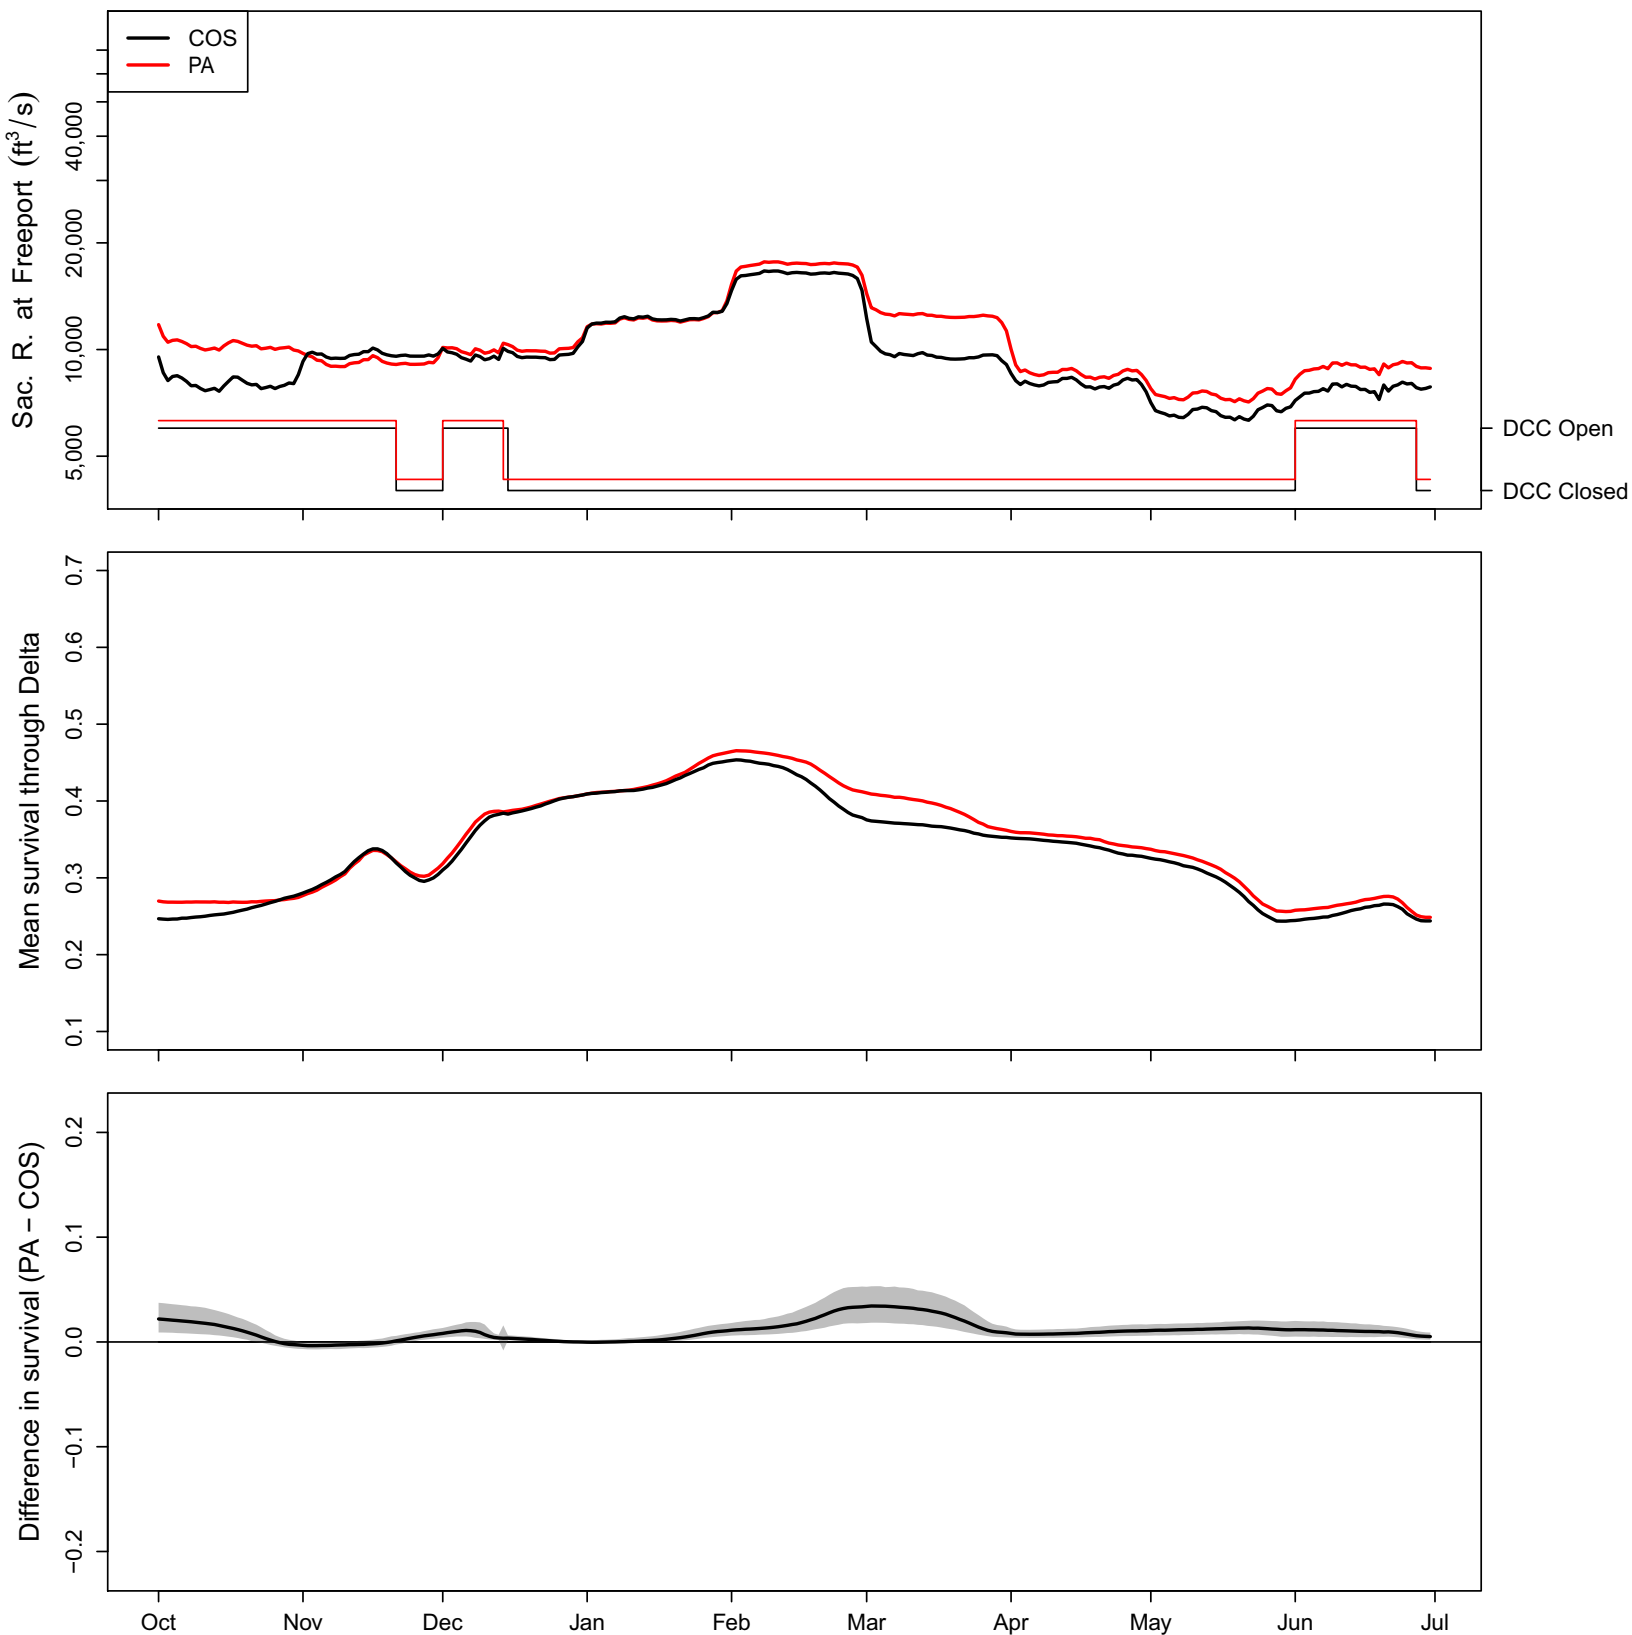

**Appendix 1. Simulated Daily Survival by Year, Continuing Operations Compared to
Proposed Action Scenarios, 1922–2003**

1922 (WY type = AN)

1923 (WY type = BN)

1924 (WY type = C)

1925 (WY type = D)

1926 (WY type = D)

1927 (WY type = W)

1928 (WY type = AN)

1929 (WY type = C)

1930 (WY type = D)

1931 (WY type = C)

1932 (WY type = D)

1933 (WY type = C)

1934 (WY type = C)

1935 (WY type = BN)

1936 (WY type = BN)

1937 (WY type = BN)

1938 (WY type = W)

1939 (WY type = D)

1940 (WY type = AN)

1941 (WY type = W)

1942 (WY type = W)