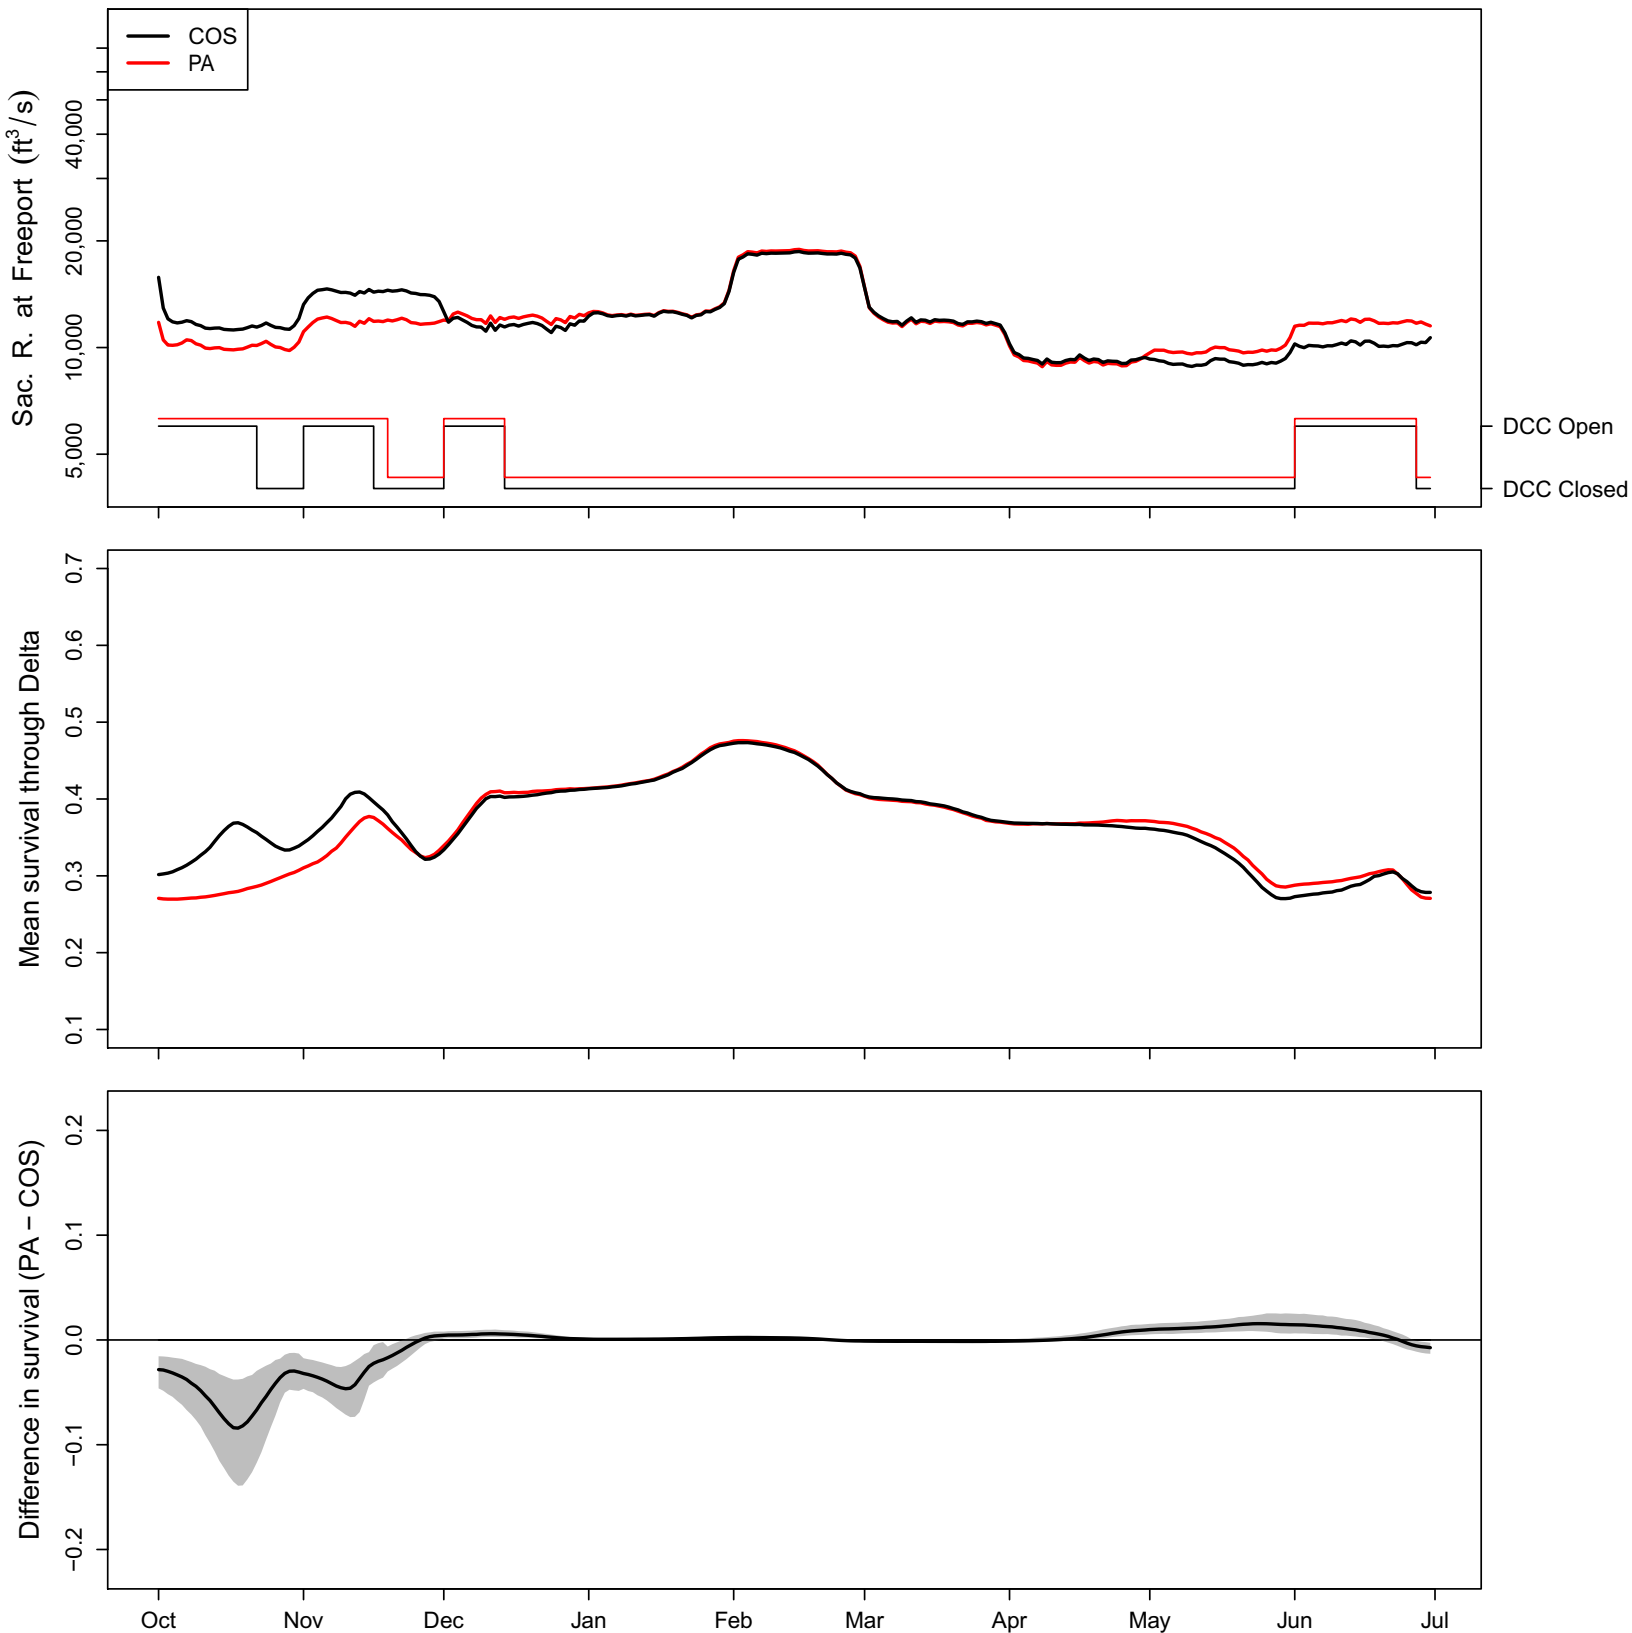

**Appendix 1. Simulated Daily Survival by Year, Continuing Operations Compared to
Proposed Action Scenarios, 1922–2003**

1922 (WY type = AN)

1923 (WY type = BN)

1924 (WY type = C)

1925 (WY type = D)

1926 (WY type = D)

1927 (WY type = W)

1928 (WY type = AN)

1929 (WY type = C)

1930 (WY type = D)

1931 (WY type = C)

1932 (WY type = D)

1933 (WY type = C)

1934 (WY type = C)

1935 (WY type = BN)

1936 (WY type = BN)

1937 (WY type = BN)

1938 (WY type = W)

1939 (WY type = D)

1940 (WY type = AN)

1941 (WY type = W)

1942 (WY type = W)