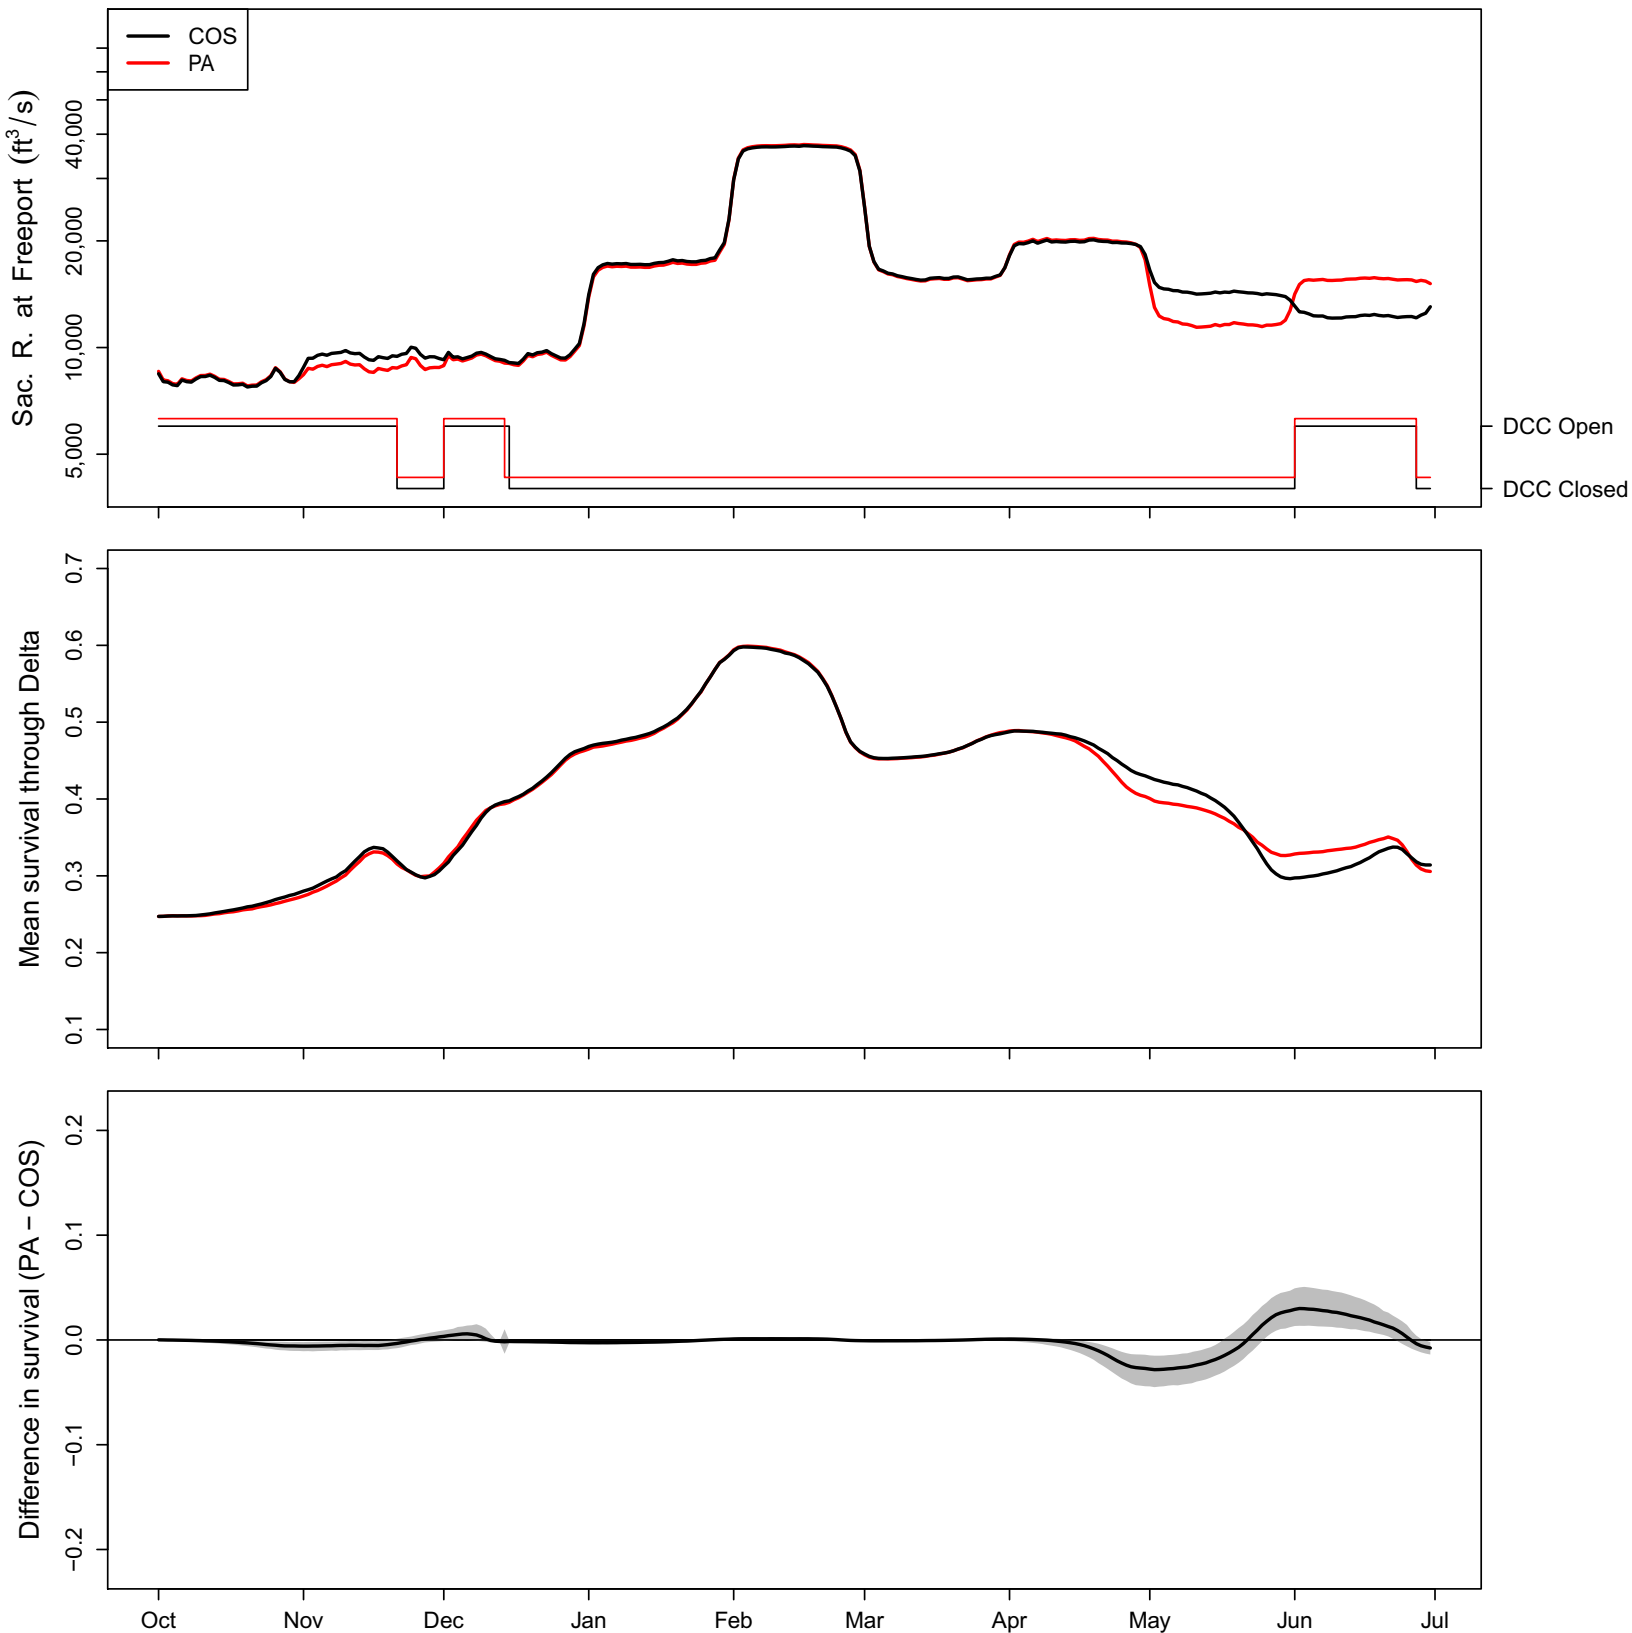

**Appendix 1. Simulated Daily Survival by Year, Continuing Operations Compared to
Proposed Action Scenarios, 1922–2003**

1922 (WY type = AN)

1923 (WY type = BN)

1924 (WY type = C)

1925 (WY type = D)

1926 (WY type = D)

1927 (WY type = W)

1928 (WY type = AN)

1929 (WY type = C)

1930 (WY type = D)

1931 (WY type = C)

1932 (WY type = D)

1933 (WY type = C)

1934 (WY type = C)

1935 (WY type = BN)

1936 (WY type = BN)

1937 (WY type = BN)

1938 (WY type = W)

1939 (WY type = D)

1940 (WY type = AN)

1941 (WY type = W)

1942 (WY type = W)