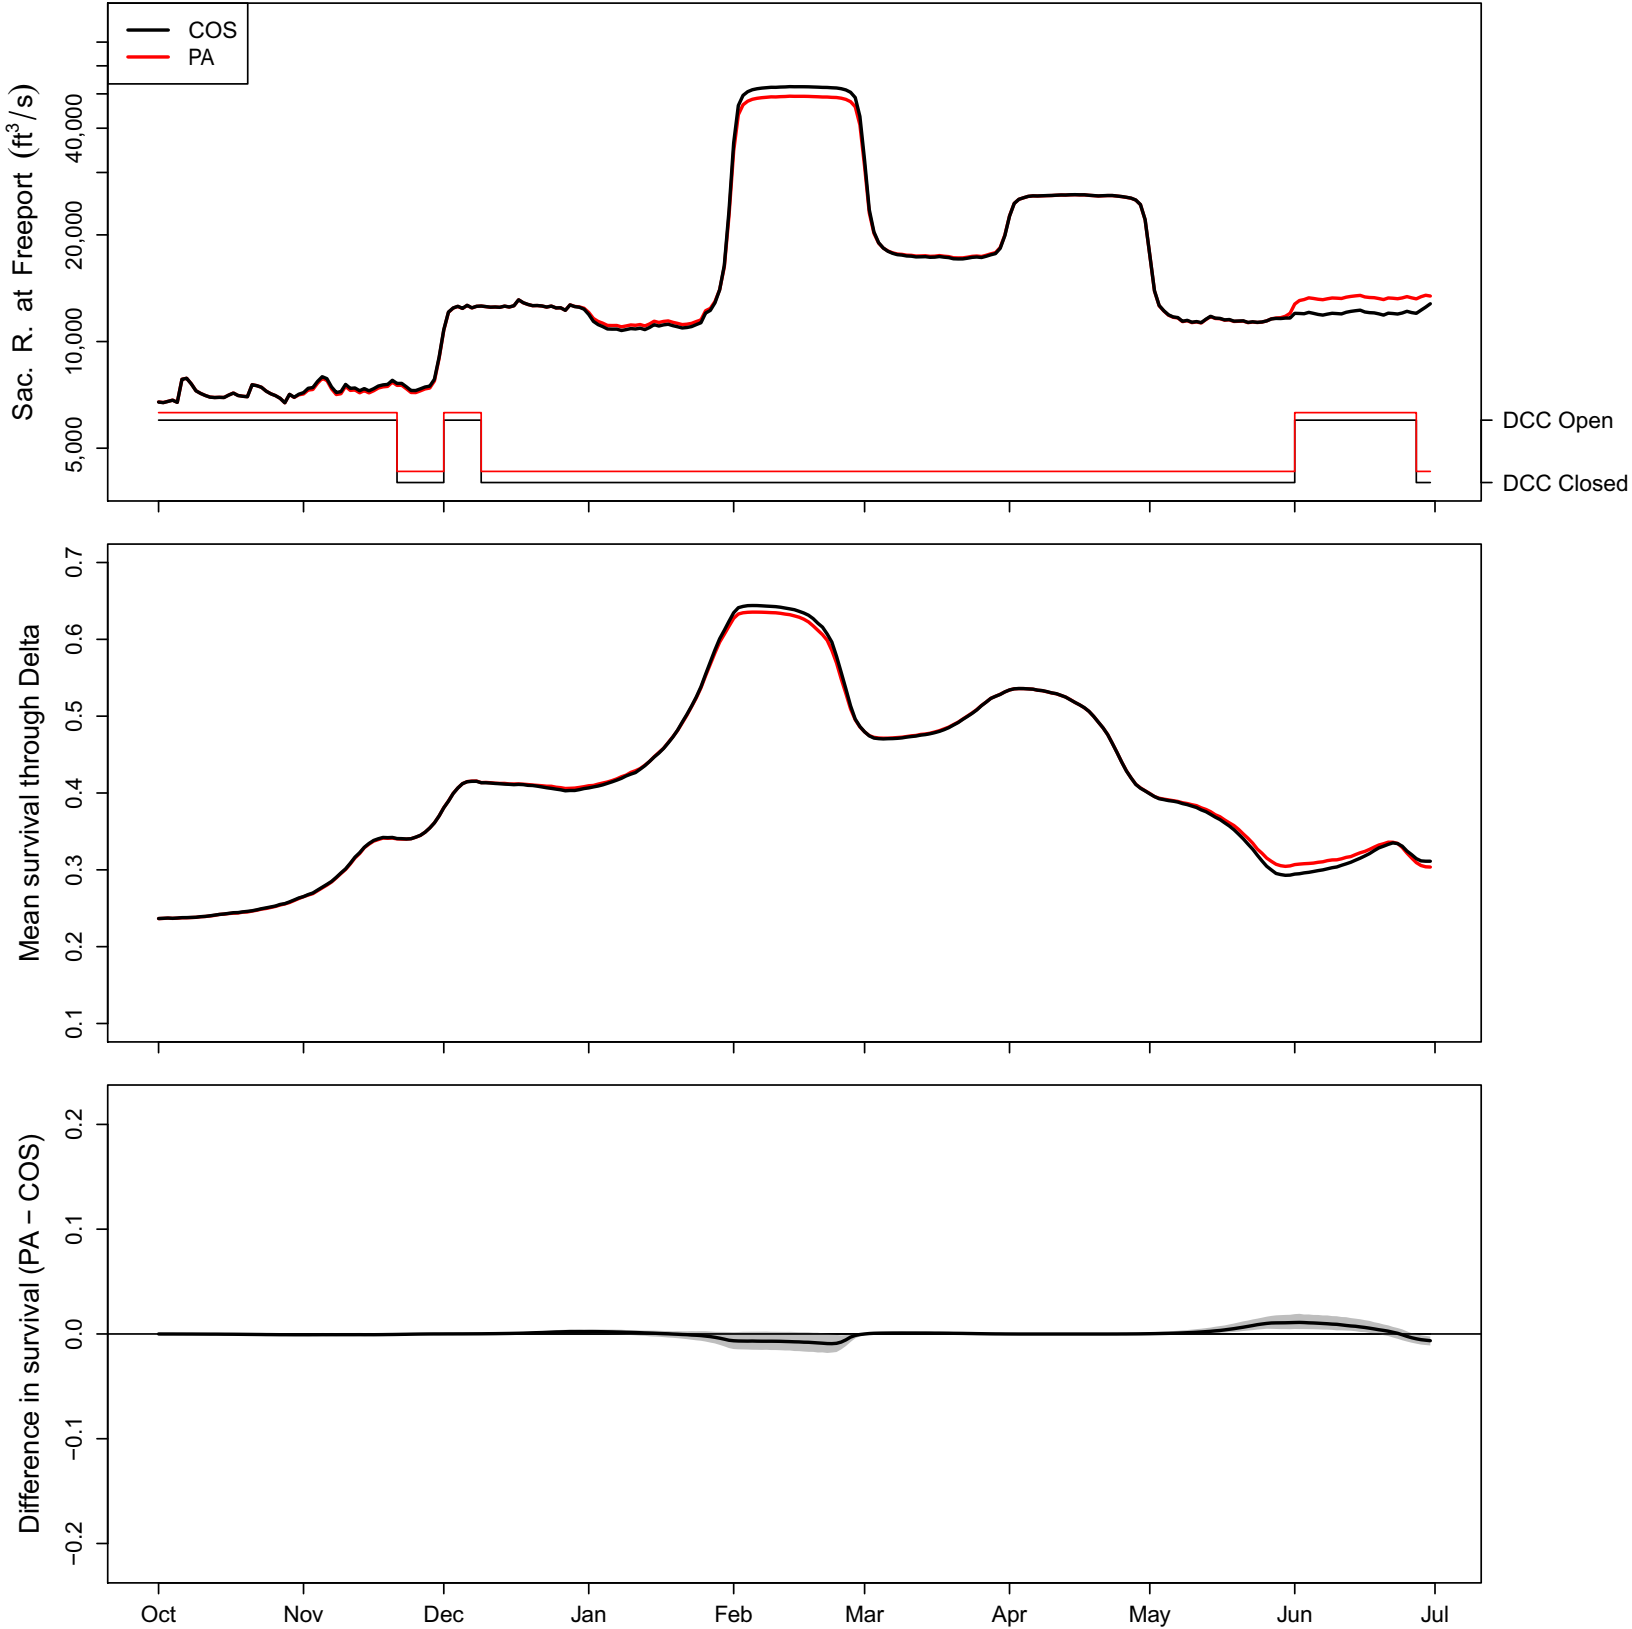

**Appendix 1. Simulated Daily Survival by Year, Continuing Operations Compared to
Proposed Action Scenarios, 1922–2003**

1922 (WY type = AN)

1923 (WY type = BN)

1924 (WY type = C)

1925 (WY type = D)

1926 (WY type = D)

1927 (WY type = W)

1928 (WY type = AN)

1929 (WY type = C)

1930 (WY type = D)

1931 (WY type = C)

1932 (WY type = D)

1933 (WY type = C)

1934 (WY type = C)

1935 (WY type = BN)

1936 (WY type = BN)

1937 (WY type = BN)

1938 (WY type = W)

1939 (WY type = D)

1940 (WY type = AN)

1941 (WY type = W)

1942 (WY type = W)