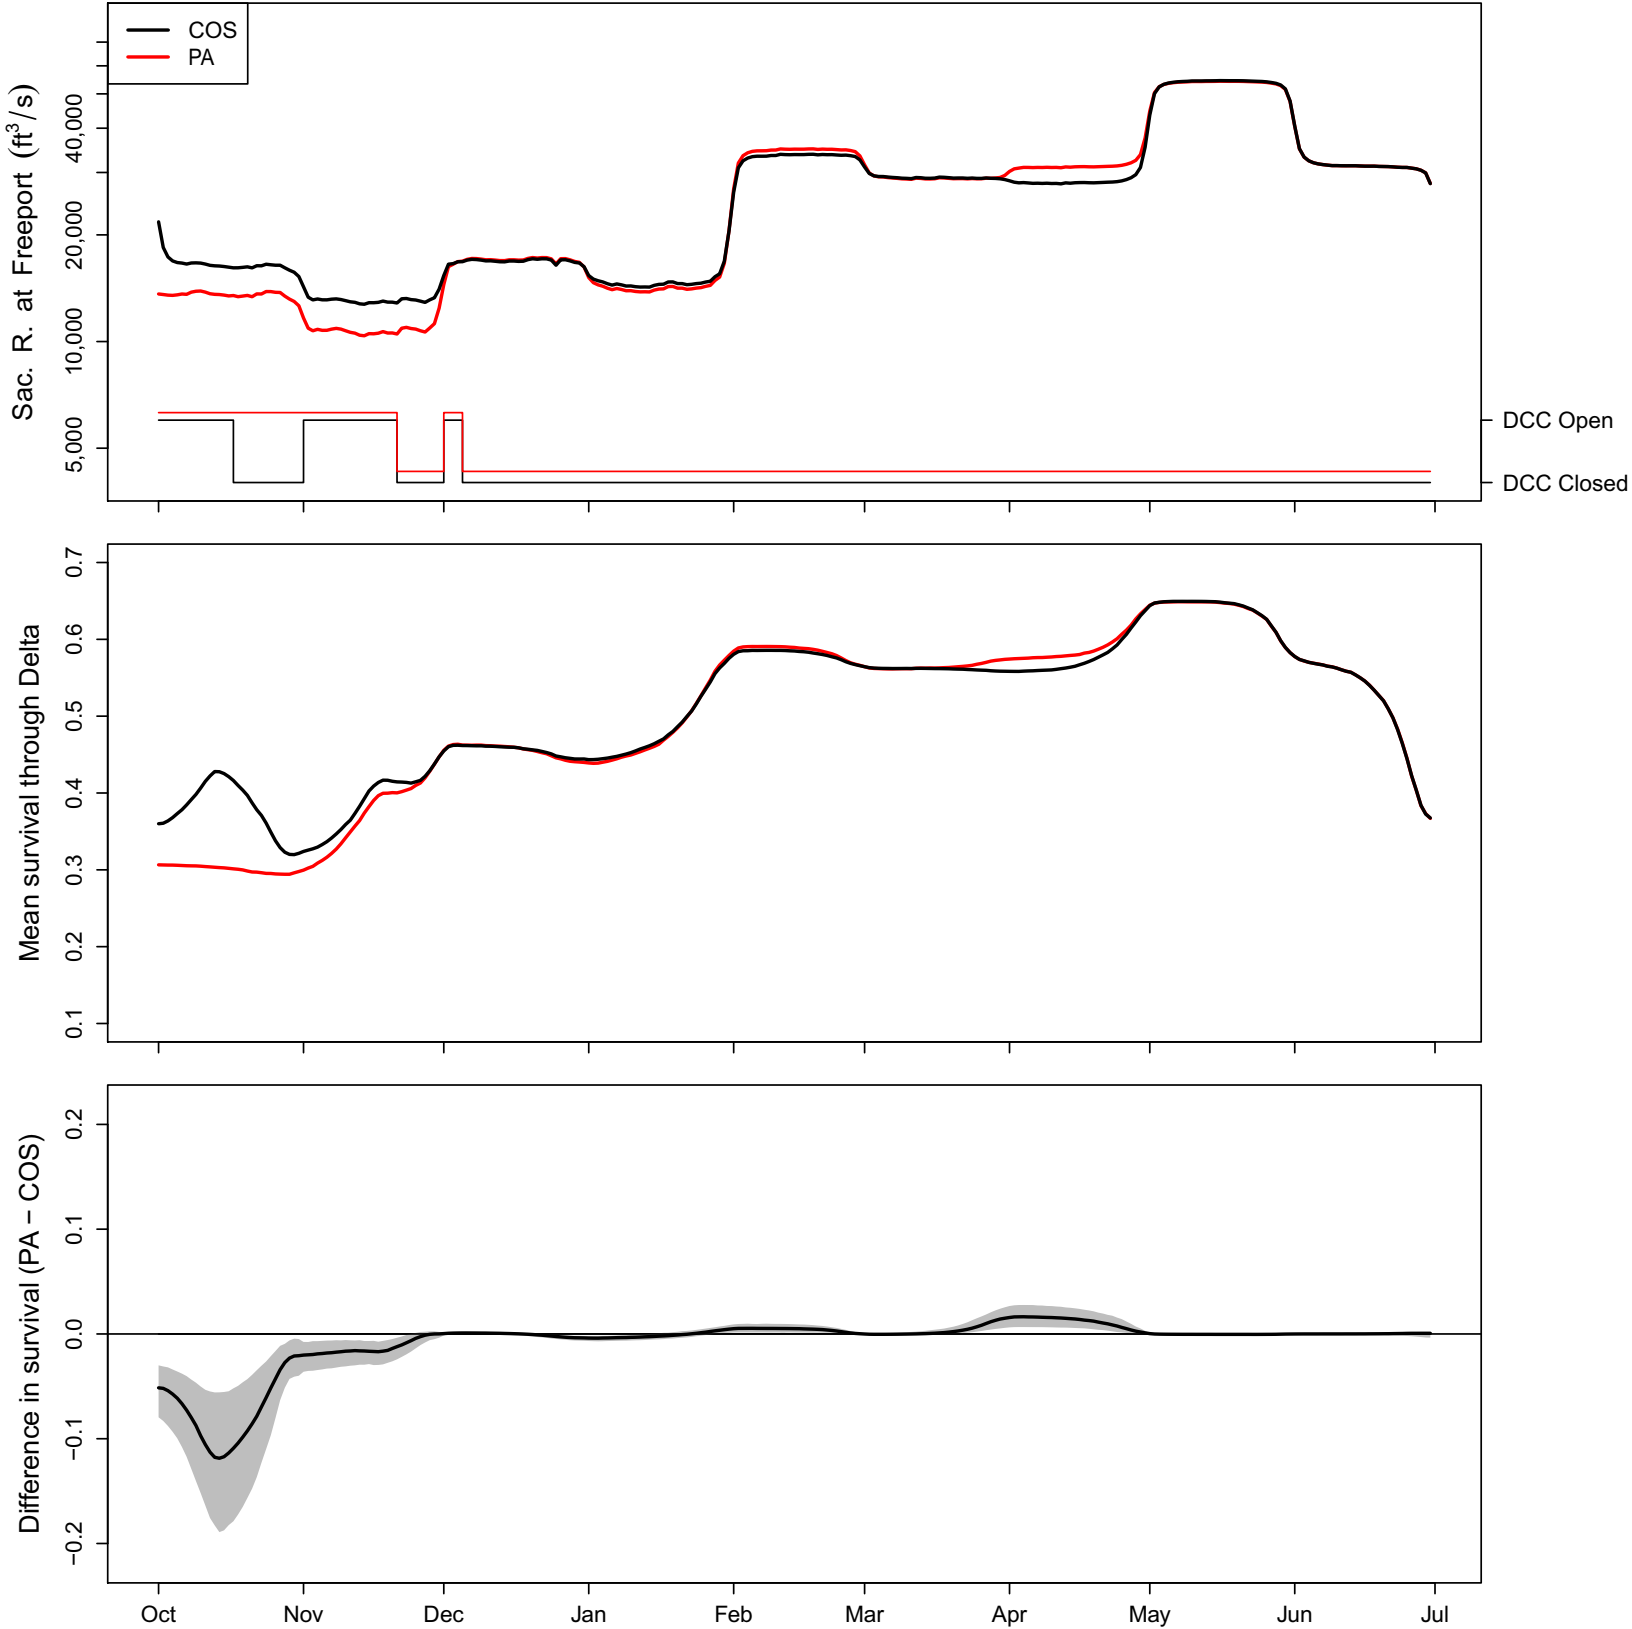

**Appendix 1. Simulated Daily Survival by Year, Continuing Operations Compared to
Proposed Action Scenarios, 1922–2003**

1922 (WY type = AN)

1923 (WY type = BN)

1924 (WY type = C)

1925 (WY type = D)

1926 (WY type = D)

1927 (WY type = W)

1928 (WY type = AN)

1929 (WY type = C)

1930 (WY type = D)

1931 (WY type = C)

1932 (WY type = D)

1933 (WY type = C)

1934 (WY type = C)

1935 (WY type = BN)

1936 (WY type = BN)

1937 (WY type = BN)

1938 (WY type = W)

1939 (WY type = D)

1940 (WY type = AN)

1941 (WY type = W)

1942 (WY type = W)